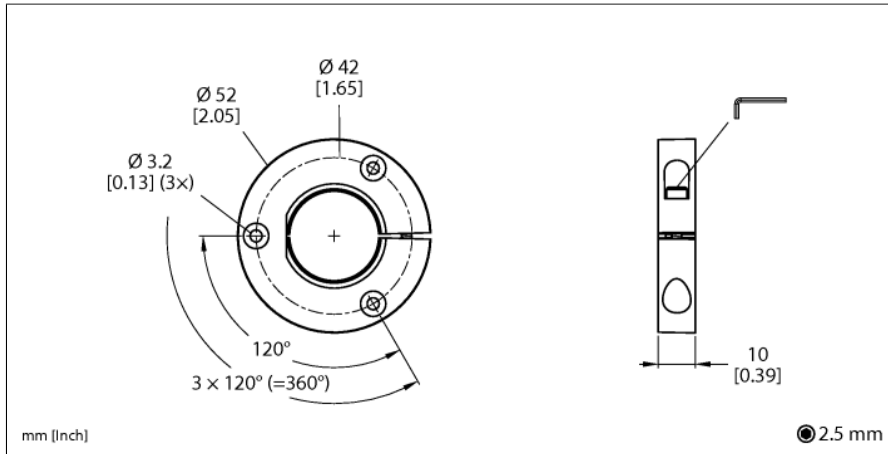

Accessories

Positioning Element

For Encoders RI-QR24

PE1-QR24

- Base unit for positioning element

Type	PE1-QR24
ID	1590937
Housing material	Plastic