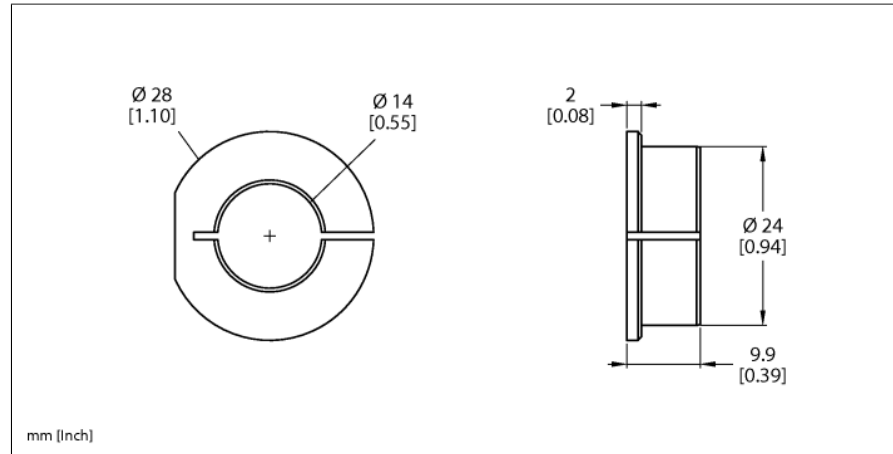

Accessories

Adapter Sleeve

For Encoders RI-QR24

RA2-QR24

- Reducing bush 14 mm

Type	RA2-QR24
ID	1590929
Housing material	Aluminium