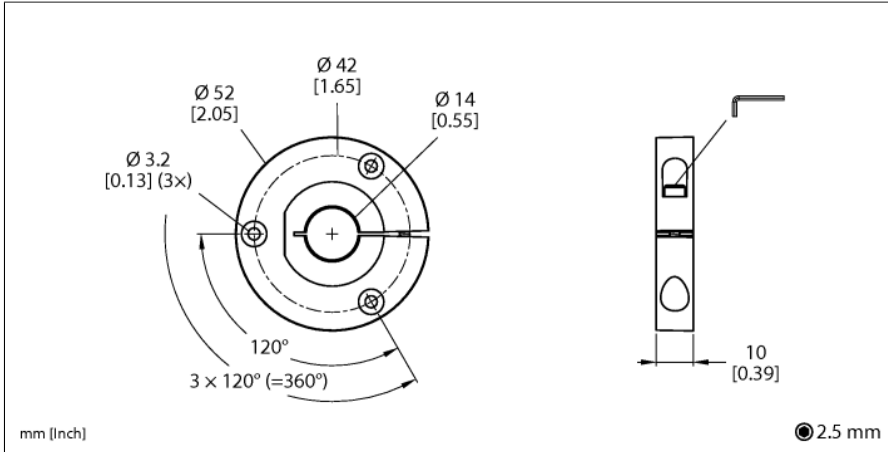

Accessories

Positioning Element

For Encoders RI-QR24

P4-RI-QR24

- Positioning element, for $\varnothing 10$ mm shafts

Type	P4-RI-QR24
ID	1590924
Housing material	Metal/plastic